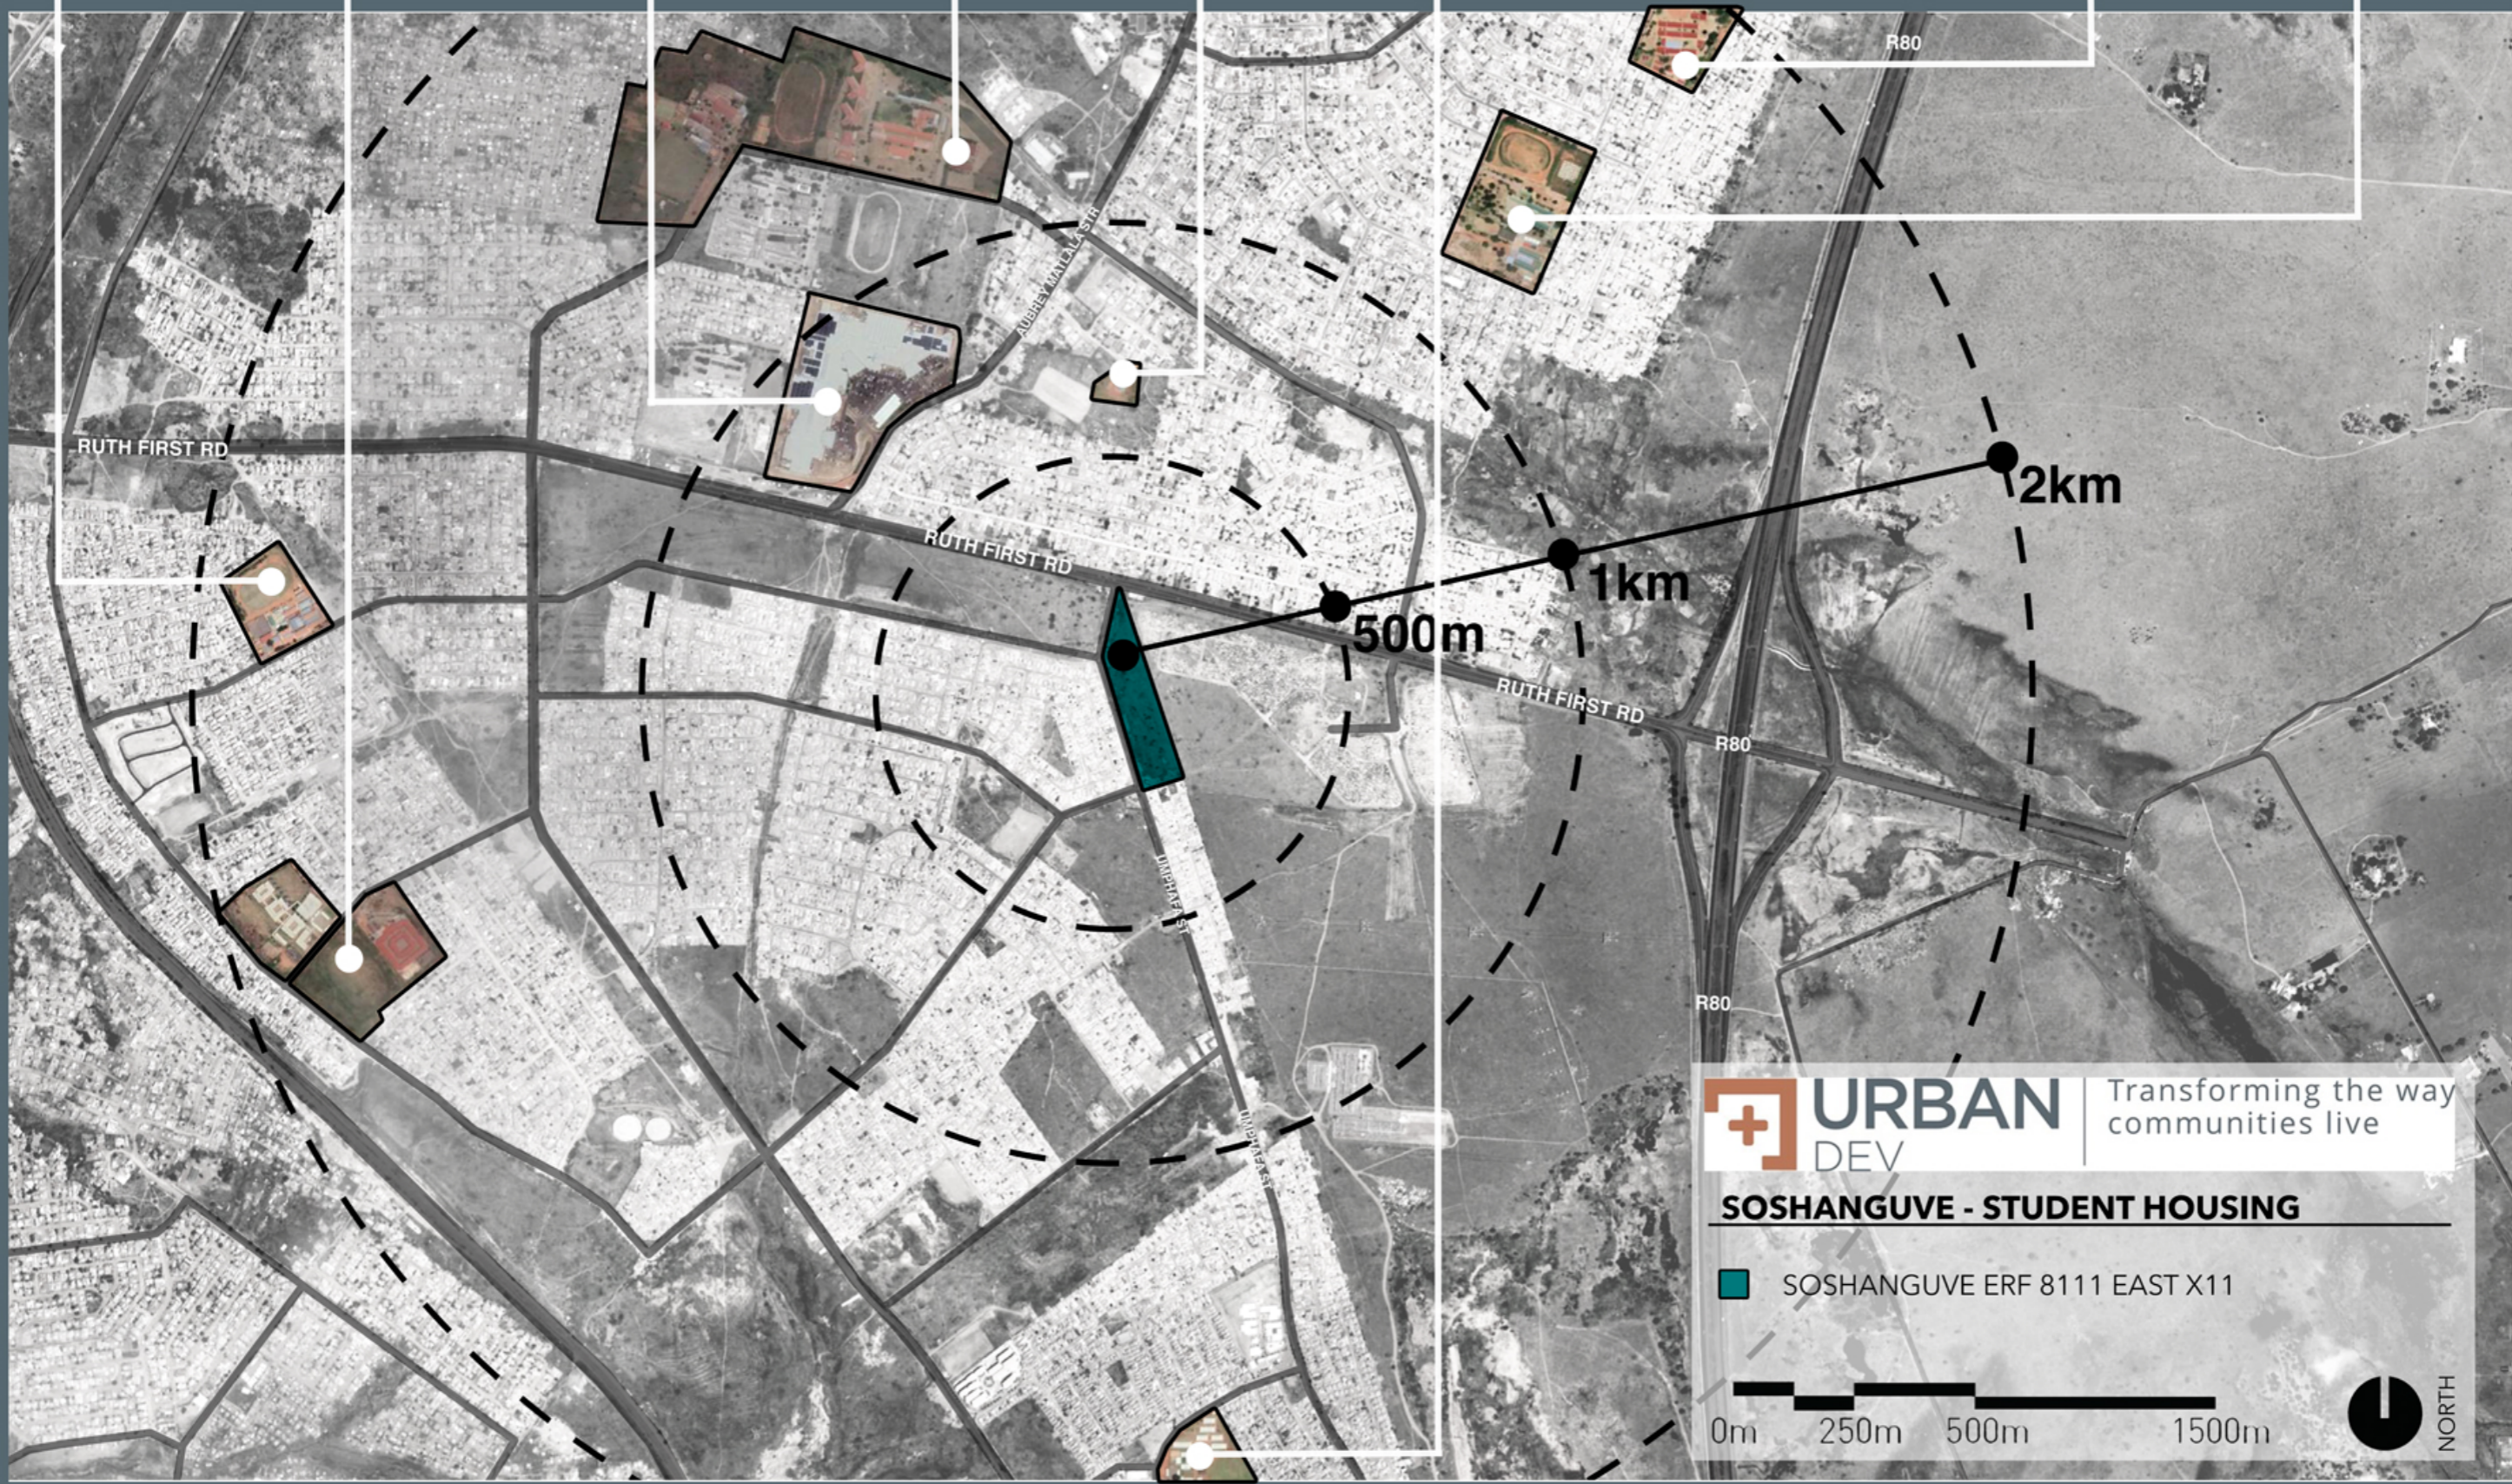

SHALOM PRIMARY SCHOOL    CENTRAL SECONDARY SCHOOL    SOSHANGUVE CROSSING MALL    TSHWANE NORTH TVET COLLEGE - SOSHANGUVE SOUTH CAMPUS    MINISTRIES    ACUDEO COLLEGE THORNVIEW SECONDARY    HLOMPHANANG SECONDARY SCHOOL    BALESENG PRIMARY SCHOOL

**URBAN** DEV | Transforming the way communities live

**SOSHANGUVE - STUDENT HOUSING**

■ SOSHANGUVE ERF 8111 EAST X11

0m 250m 500m 1500m

NORTH